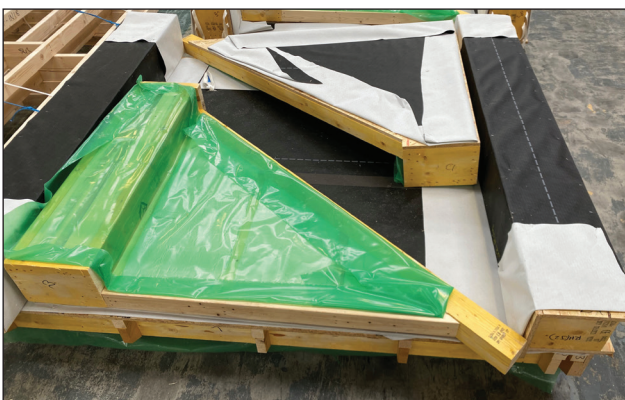

## Offsite Manufactured Dormers

We offer a standard prefabricated or bespoke dormer solution to ensure quality, enhance speed of build and reduce working at height. An insulated dormer built offsite as part of your total roof solution from Crendon. All dormers are fully engineered to your design and supplied to site either as a 'kit' or 'complete' ready to install.

Fully Designed & Engineered

Offsite Manufactured

Complete Kit

Bespoke Solutions

- Offsite manufactured
- Reduces on site build time
- Addresses skills shortages
- Helps to meet high demand
- Availability of bespoke sizes
- Structural Dormer - Engineered
- Factory Insulated - Range of U Value options
- A1 Fire Rated Option
- Quick and easy to install
- Suitable for all finishes