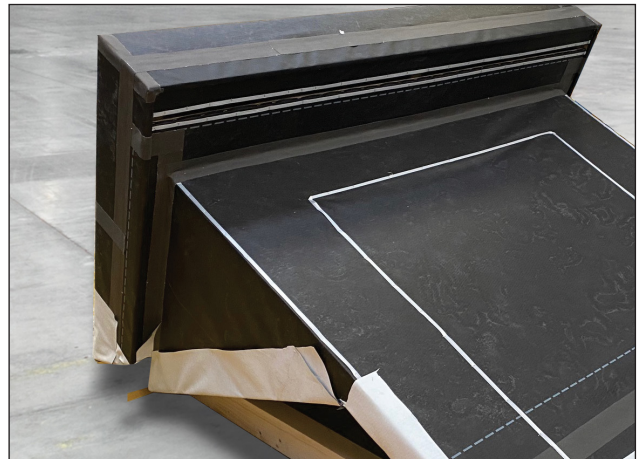

## Offsite Manufactured Dormers

We offer a standard prefabricated or bespoke dormer solution to ensure quality, enhance speed of build and reduce working at height. An insulated dormer built offsite as part of your total roof solution from Crendon. All dormers are fully engineered to your design and supplied to site either as a 'kit' or 'complete' ready to install.

Fully Designed & Engineered

Offsite Manufactured

Complete Kit

Bespoke Solutions

- Offsite manufactured
- Reduces on site build time
- Addresses skills shortages
- Helps to meet high demand
- Availability of bespoke sizes
- Structural Dormer - Engineered
- Factory Insulated - Range of U Value options
- A1 Fire Rated Option
- Quick and easy to install
- Suitable for all finishes